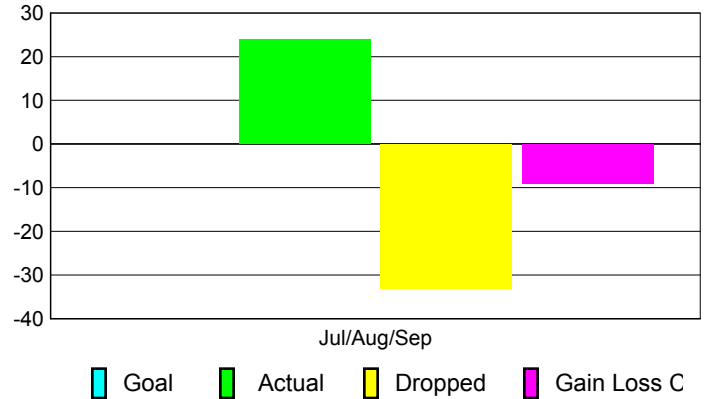

### YTD Status Quo Clubs 2010-2011

Status Quo Clubs Compared to Status Quo Members

## MEMBERSHIP

Membership Results  
2010-2011

Membership  
2009-2010

Month	Net Memb Goal	Actual New Memb	Actual Dropped Memb	Gain/Loss of Memb	Gain/Loss of Memb
Jul/Aug/Sep	0	24	-33	-9	6
<b>Totals</b>	<b>0</b>	<b>24</b>	<b>-33</b>	<b>-9</b>	<b>6</b>

### Membership Results 2010-2011

Goal, New, Dropped, Gain/Loss

### Comparison of Membership Gain/Loss

Current Year Compared to the Previous Year